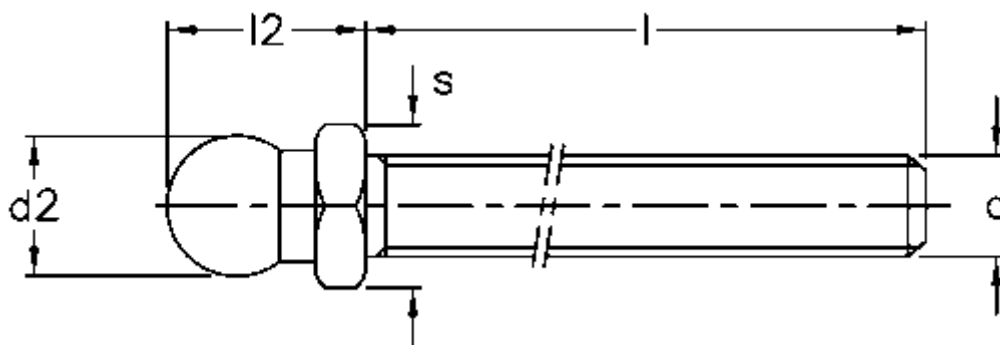

Article number: 2310302725

Description: E+G Threaded stem, Zinc-plated steel  
SM-24-M20x98

## Measures

$d = M20$

$d_2 = 23.9$

$l = 98$

$l_2 = 37$

$s = 24$